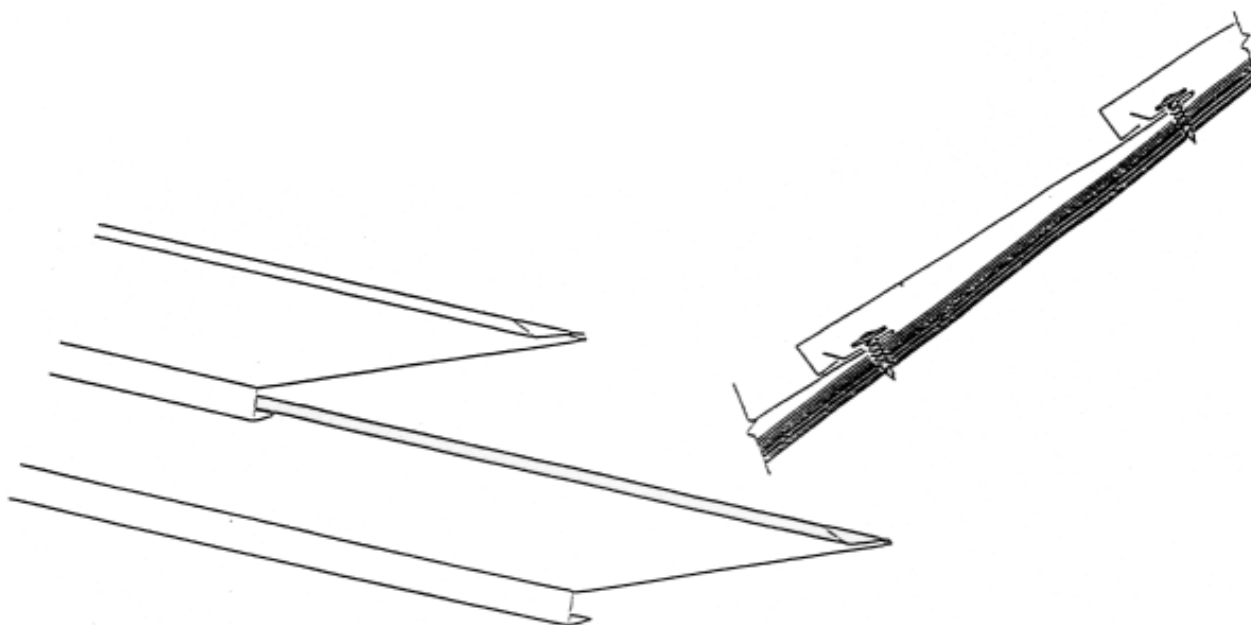

SPECIALTY SYSTEMS

ARCHITECTURAL METAL PANELS

Spec-Line Bermuda Panel - Standard Detail

Roof and Wall Applications SL-400

For complete specifications please [contact us](#).

◀ [Back to Spec-Line Application Chart](#)